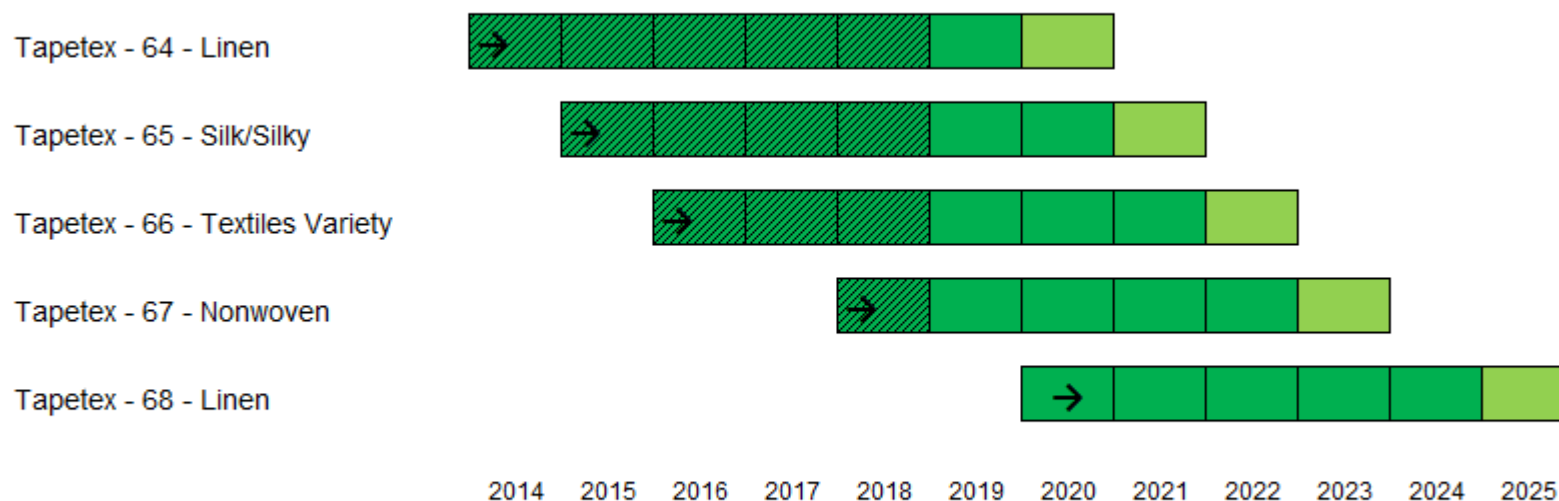

E.031726.v2

Validity Samplebooks in overlap system

→ = Year of introduction

■ = Guaranteed Validity

■ = Stock depletion