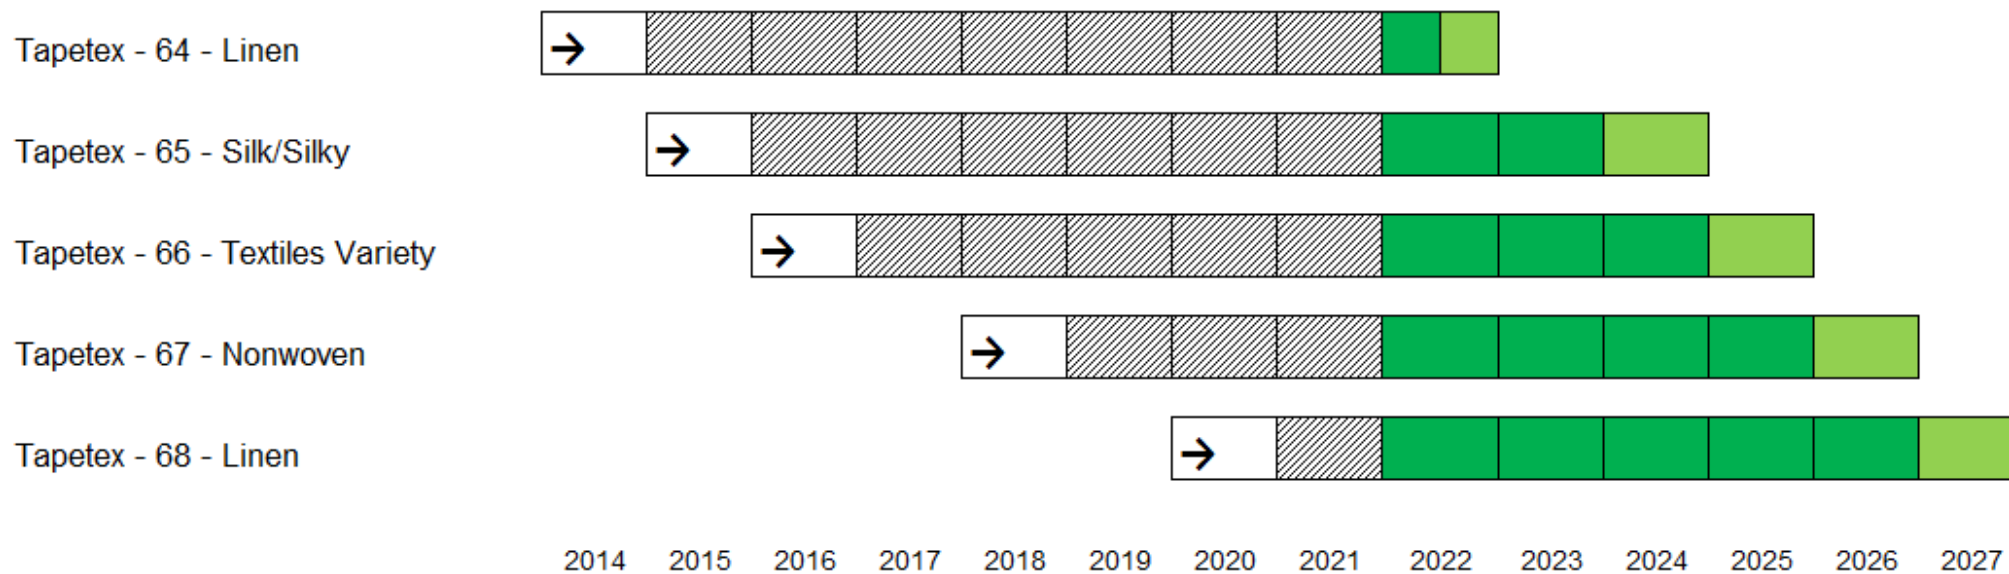

E.031726.v8

Validity Samplebooks in overlap system

→ = Year of introduction

■ = Guaranteed Validity

■ = Stock depletion